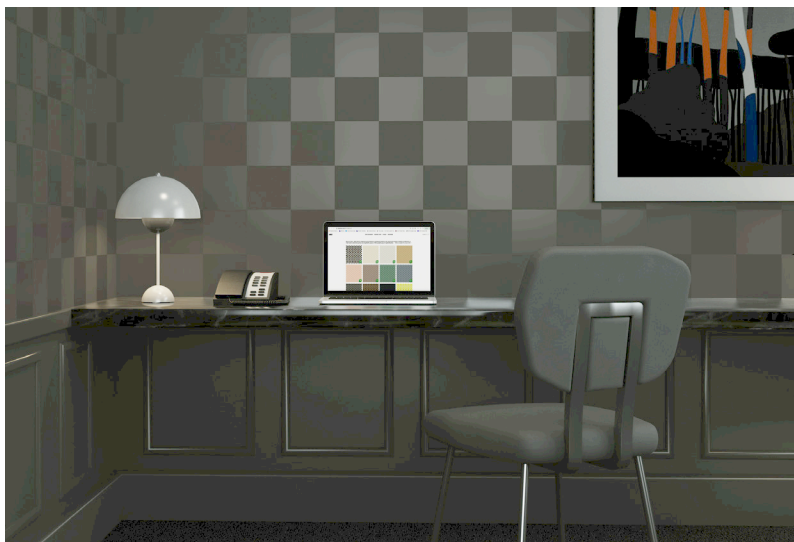

Rendering of Jumbo Check in Silver Shimmer